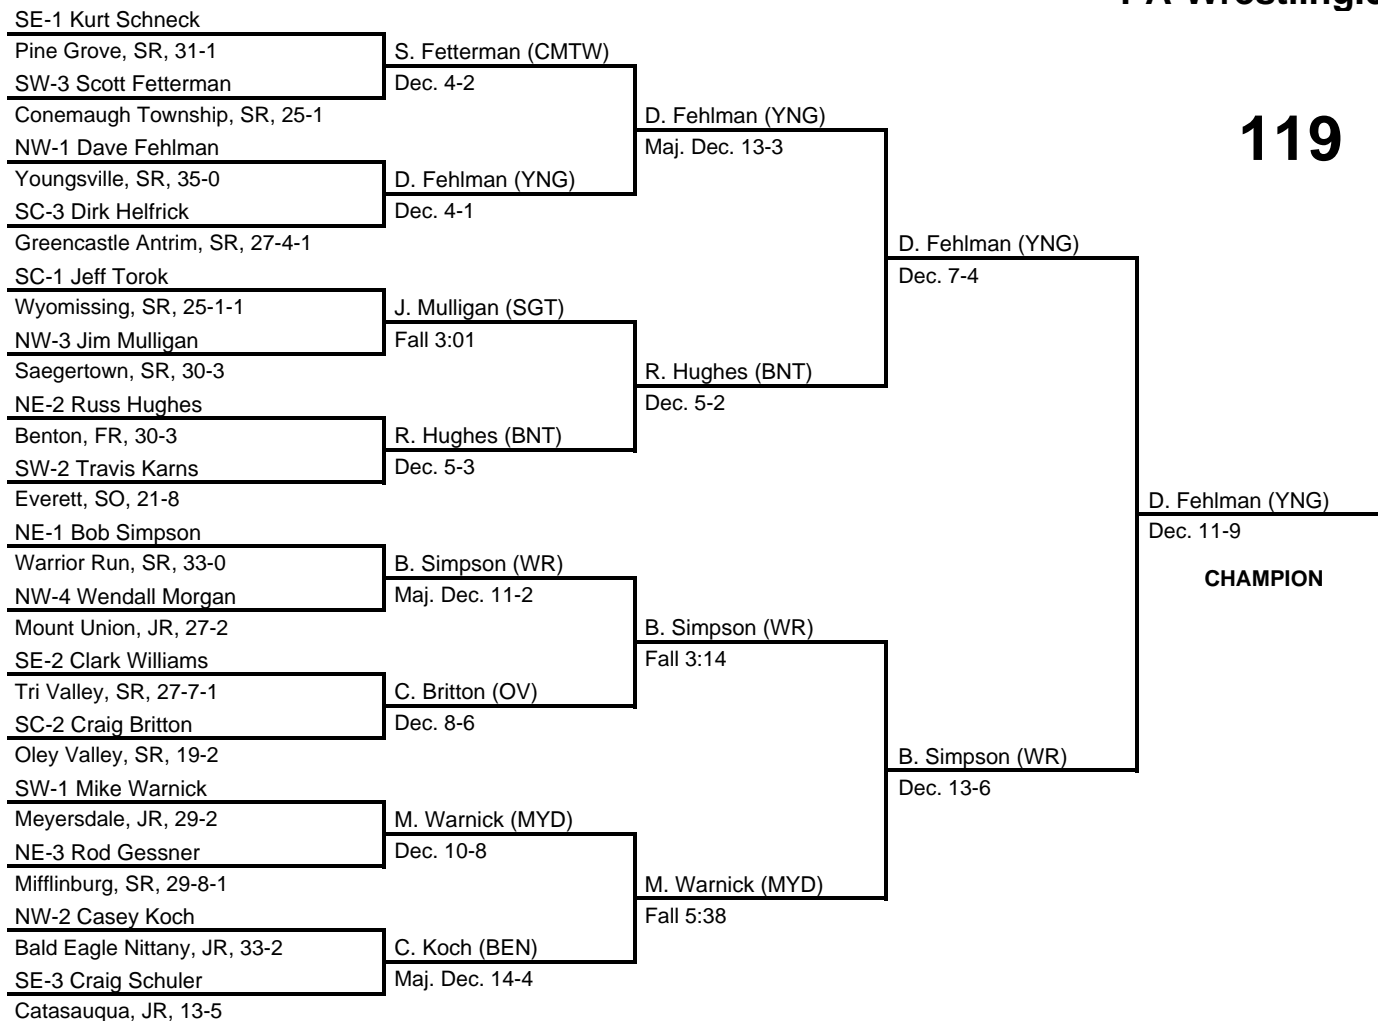

1988 PIAA Class AA Wrestling Championships

at Hersheypark Arena, Hershey, PA -- March 17-19, 1988

results provided by
PA-Wrestling.com