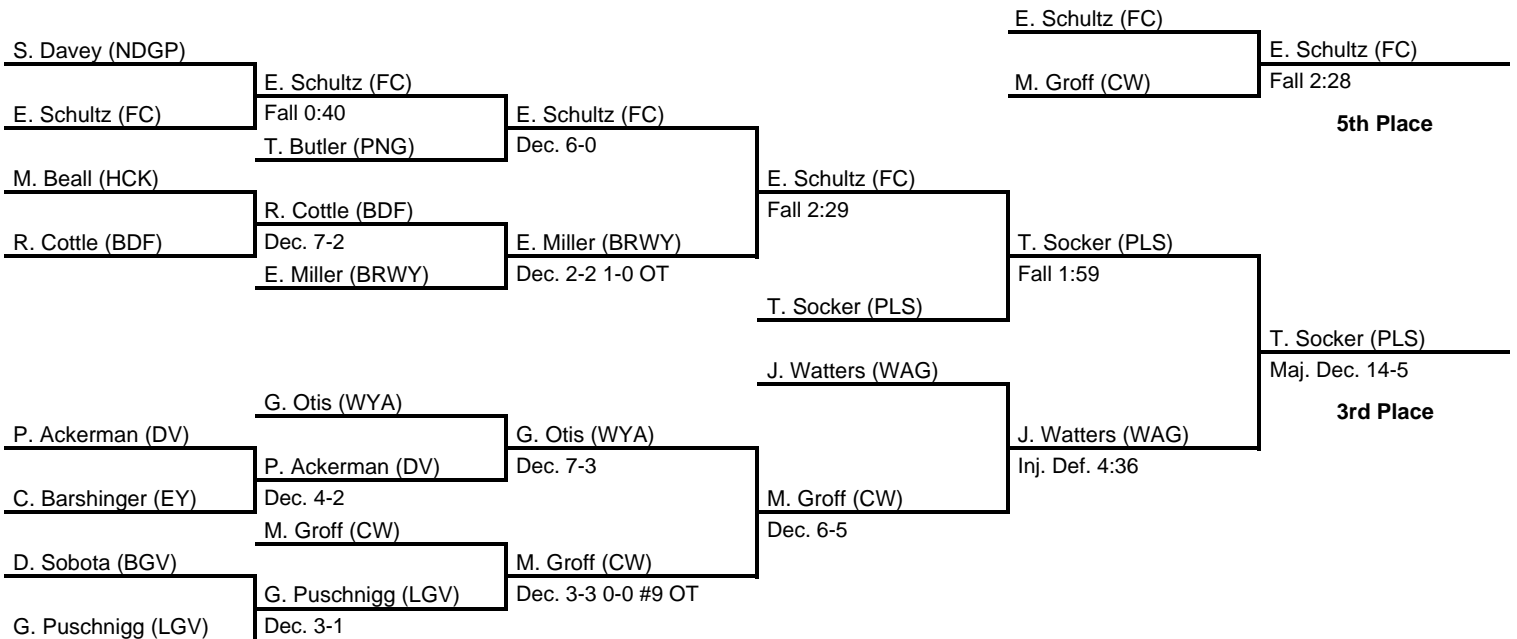

1988 PIAA Class AA Wrestling Championships

at Hersheypark Arena, Hershey, PA -- March 17-19, 1988

results provided by
PA-Wrestling.com