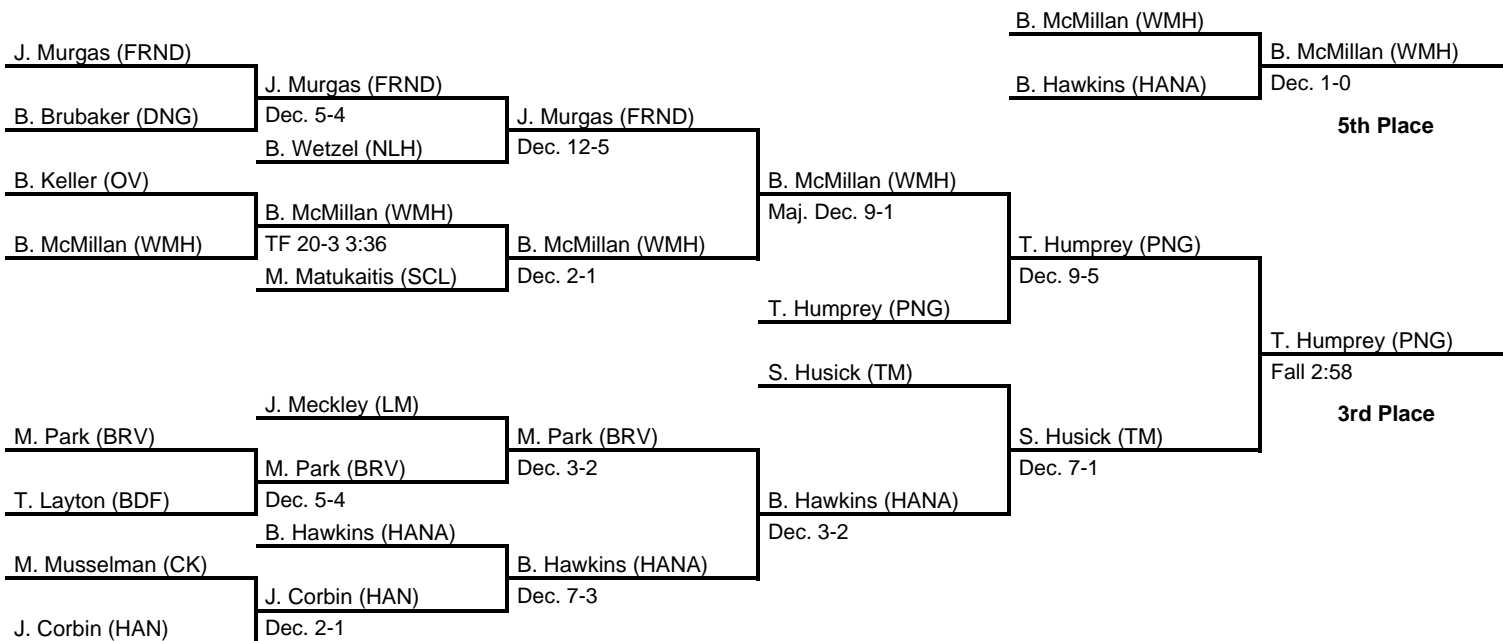

5th Place

3rd Place