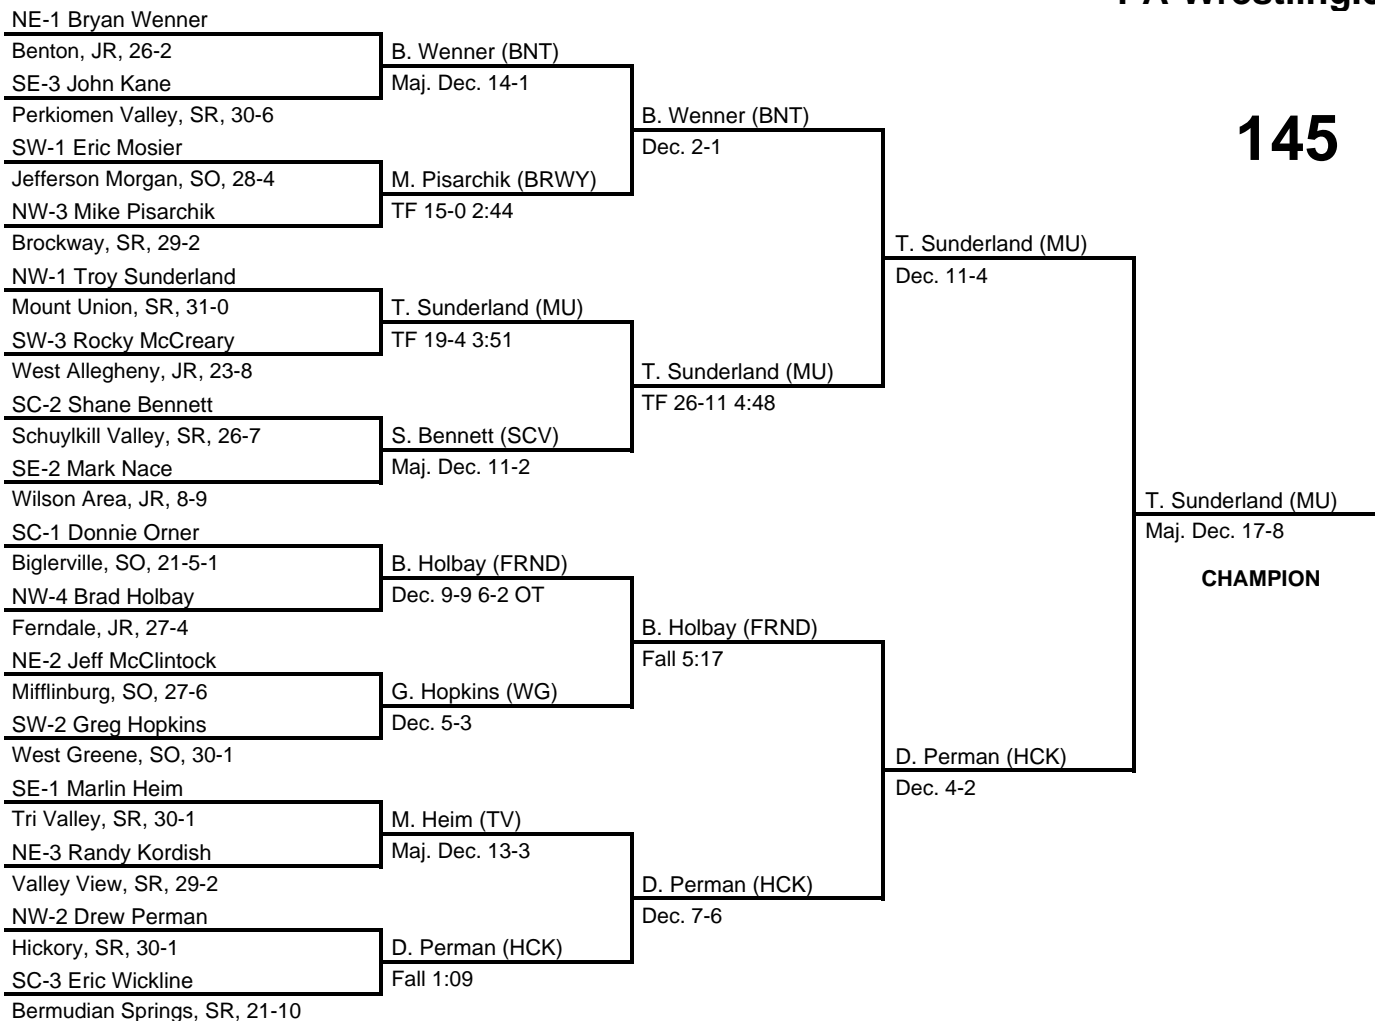

results provided by
PA-Wrestling.com

1988 PIAA Class AA Wrestling Championships

at Hersheypark Arena, Hershey, PA -- March 17-19, 1988

results provided by
PA-Wrestling.com

145

1988 PIAA Class AA Wrestling Championships