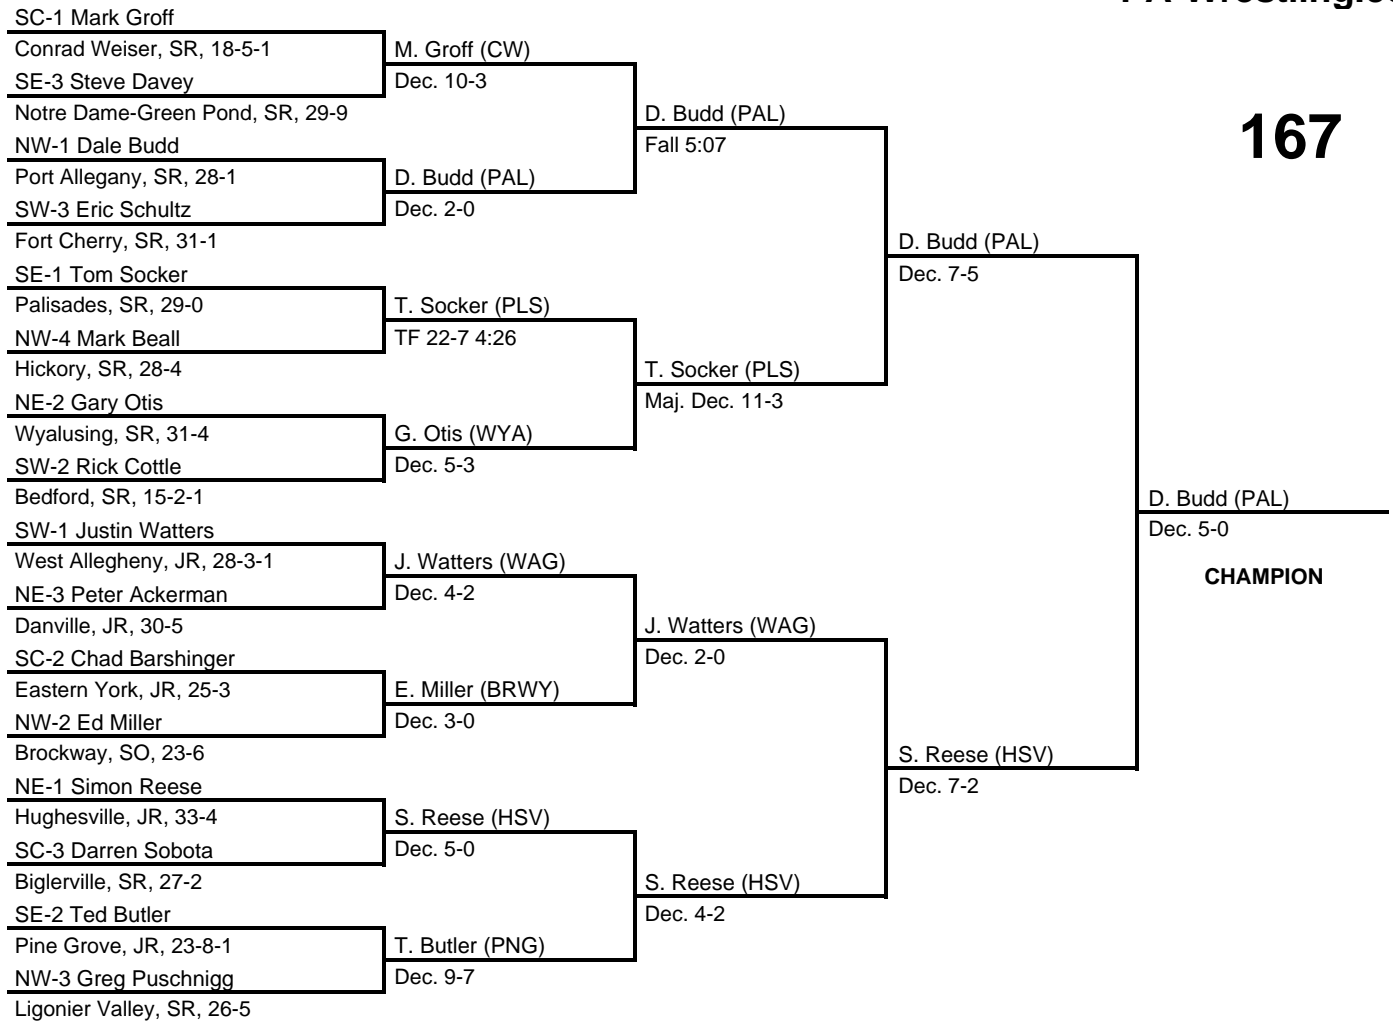

1988 PIAA Class AA Wrestling Championships

at Hersheypark Arena, Hershey, PA -- March 17-19, 1988

results provided by
PA-Wrestling.com