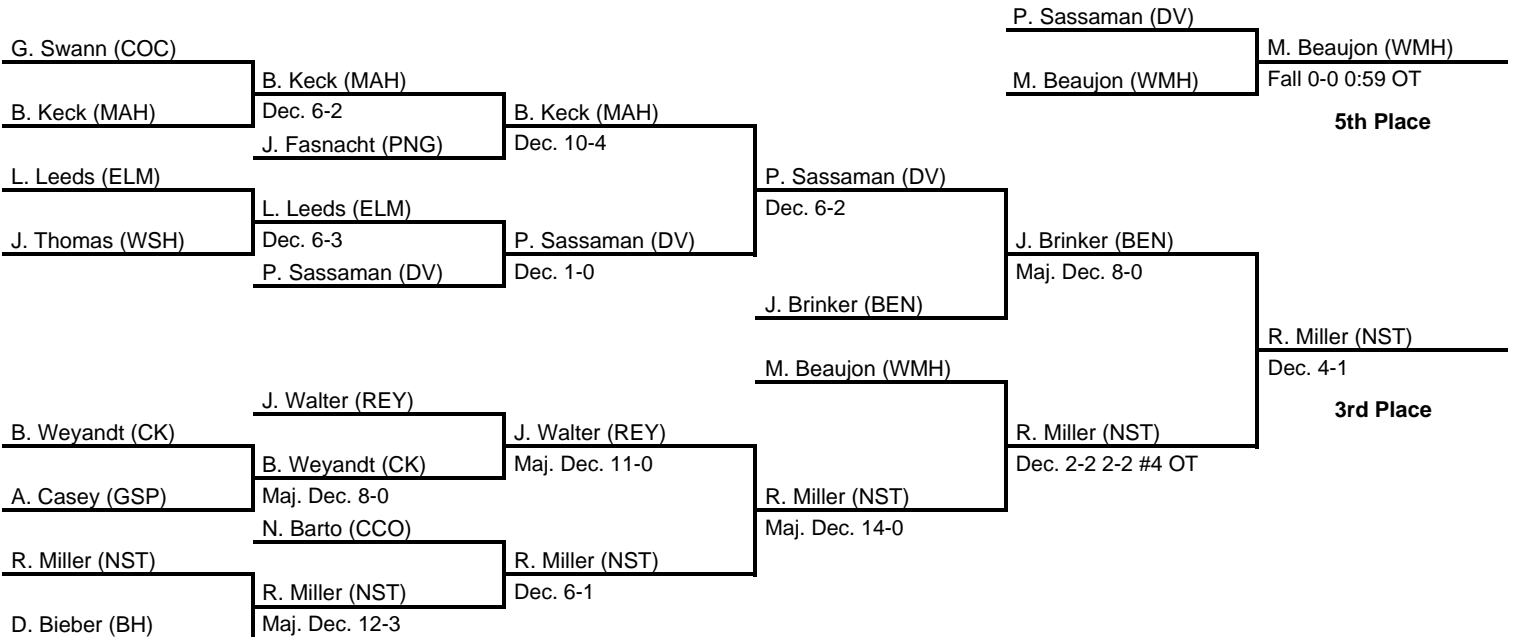

1988 PIAA Class AA Wrestling Championships

at Hersheypark Arena, Hershey, PA -- March 17-19, 1988

results provided by
PA-Wrestling.com

Team Scores

Top 10 team scores are official; the rest are unofficial.

Place	Pts	School (Abbreviation)	1st	2nd	3rd	4th	5th	6th
80.	0.0	Tulpehocken (TLP)	-	-	-	-	-	-
80.	0.0	Valley View (VV)	-	-	-	-	-	-
80.	0.0	Wilson Area (WLA)	-	-	-	-	-	-
80.	0.0	Wyomissing (WYO)	-	-	-	-	-	-

1988 PIAA Class AA Wrestling Championships

at Hersheypark Arena, Hershey, PA -- March 17-19, 1988

results provided by
PA-Wrestling.com