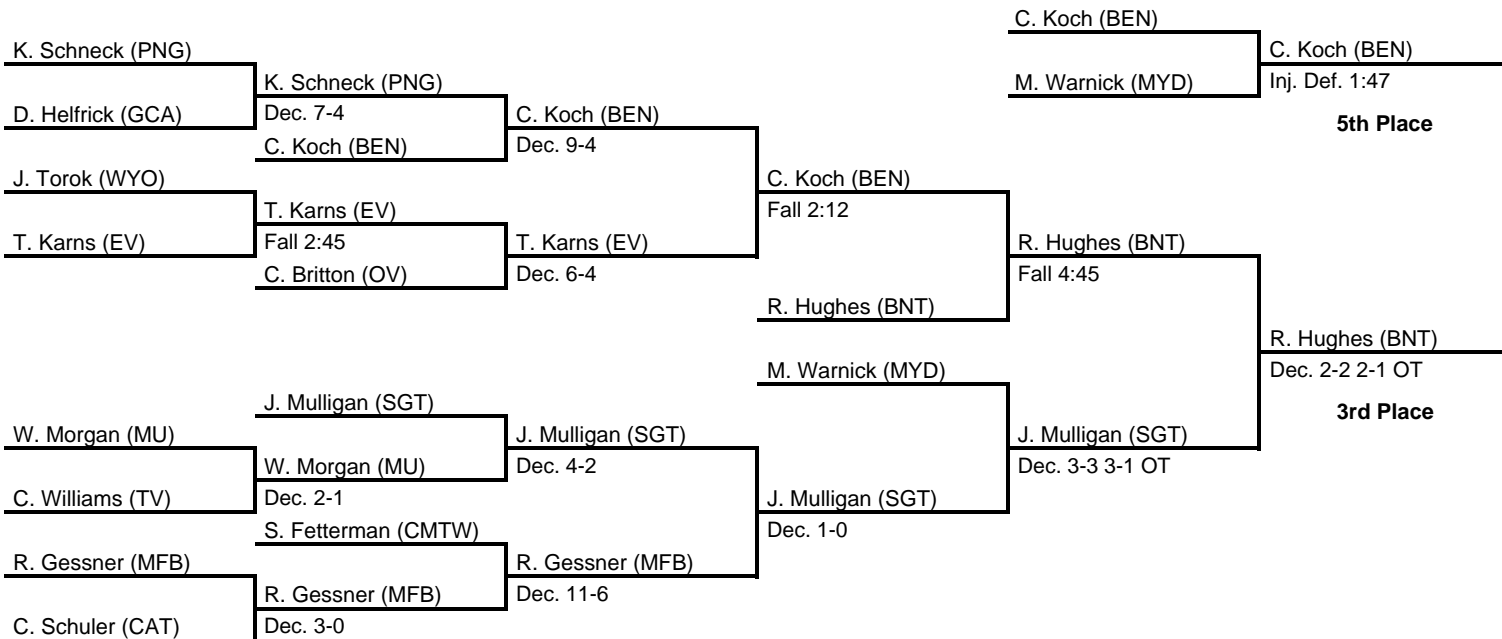

1988 PIAA Class AA Wrestling Championships

at Hersheypark Arena, Hershey, PA -- March 17-19, 1988

results provided by
PA-Wrestling.com