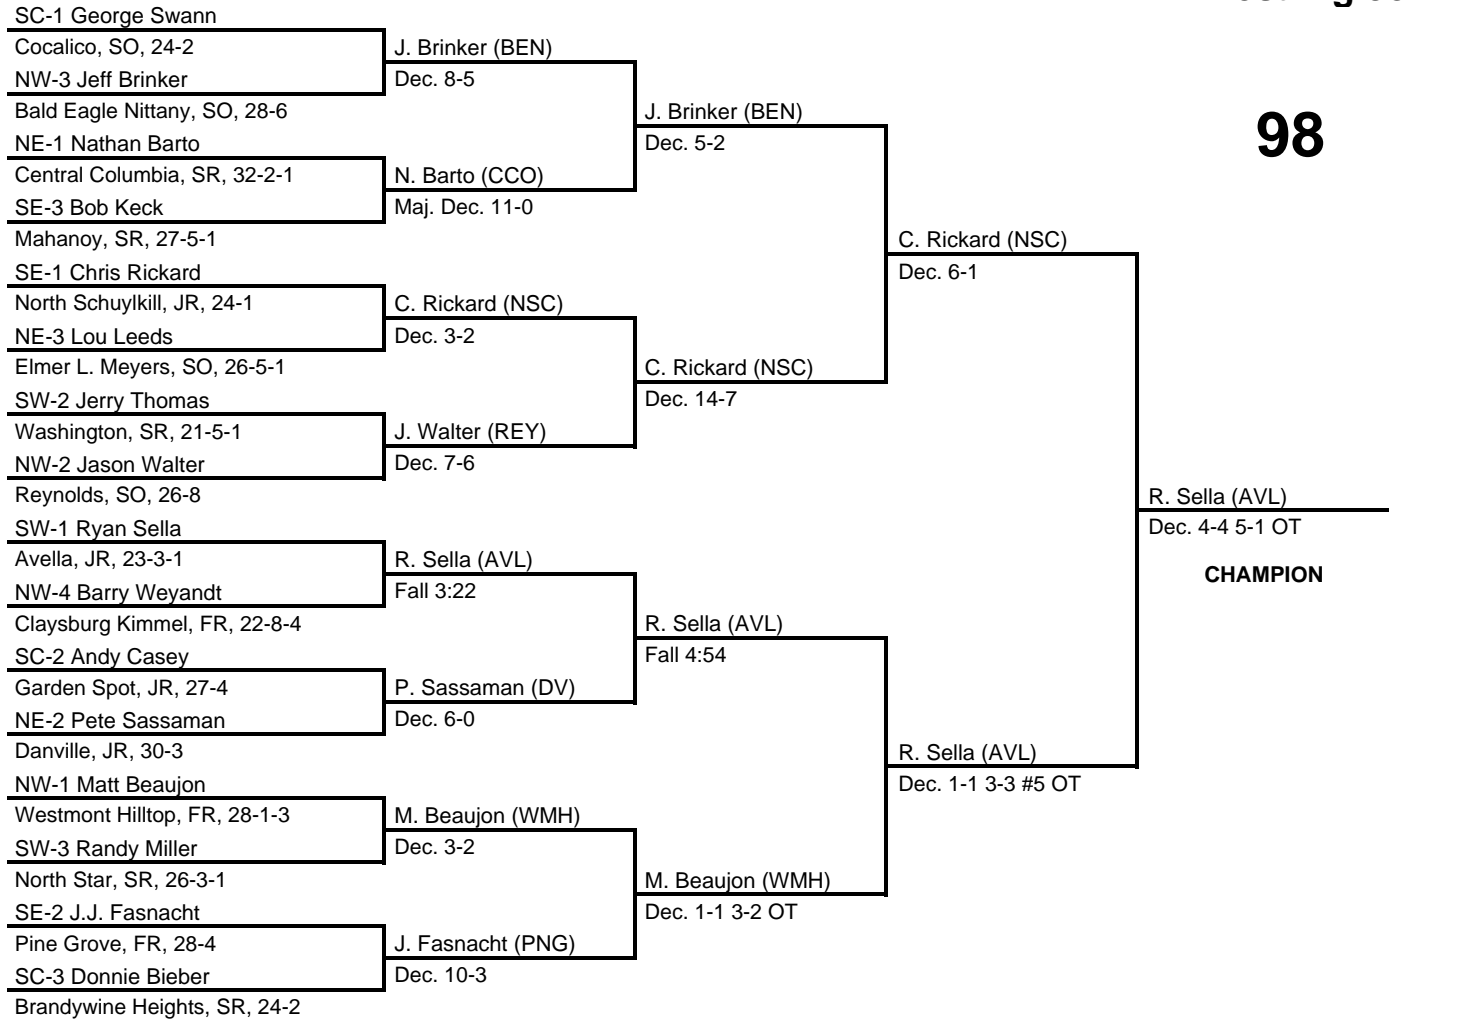

1988 PIAA Class AA Wrestling Championships

at Hersheypark Arena, Hershey, PA -- March 17-19, 1988

results provided by
PA-Wrestling.com

Team Scores

Top 10 team scores are official; the rest are unofficial.

Place	Pts	School (Abbreviation)	1st	2nd	3rd	4th	5th	6th
80.	0.0	Tulpehocken (TLP)	-	-	-	-	-	-
80.	0.0	Valley View (VV)	-	-	-	-	-	-
80.	0.0	Wilson Area (WLA)	-	-	-	-	-	-
80.	0.0	Wyomissing (WYO)	-	-	-	-	-	-

1988 PIAA Class AA Wrestling Championships

at Hersheypark Arena, Hershey, PA -- March 17-19, 1988

results provided by
PA-Wrestling.com