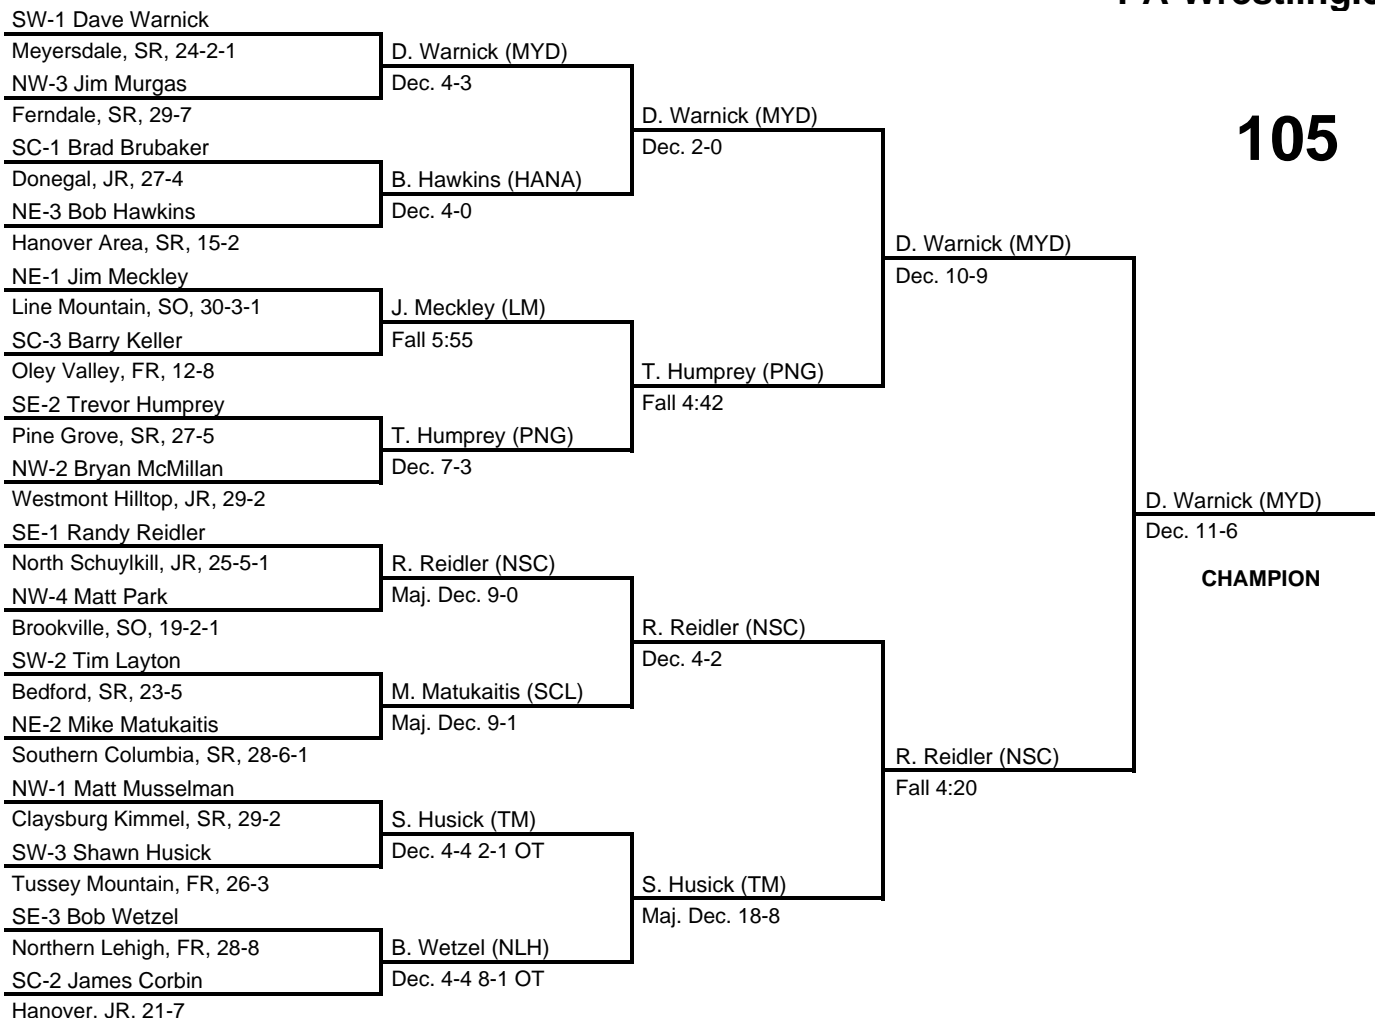

1988 PIAA Class AA Wrestling Championships

at Hersheypark Arena, Hershey, PA -- March 17-19, 1988

results provided by
PA-Wrestling.com

105

CHAMPION