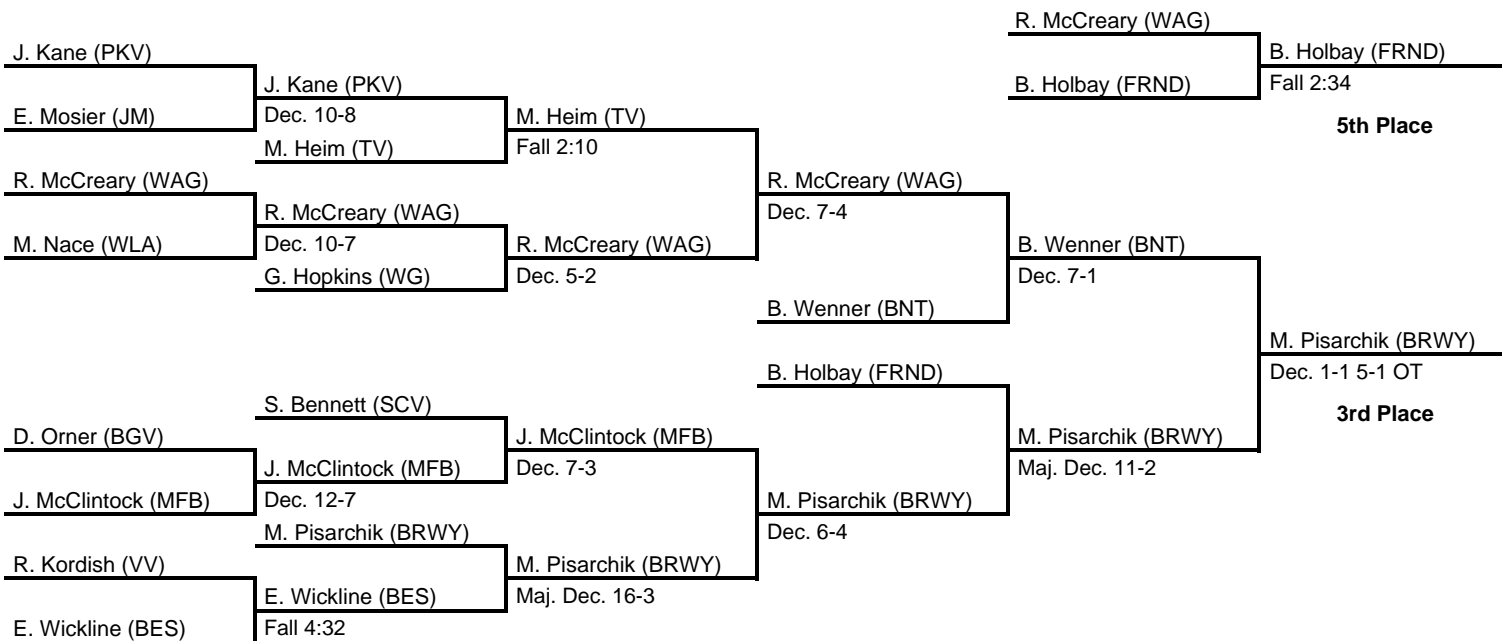

results provided by
PA-Wrestling.com

1988 PIAA Class AA Wrestling Championships

at Hersheypark Arena, Hershey, PA -- March 17-19, 1988

results provided by
PA-Wrestling.com

145

1988 PIAA Class AA Wrestling Championships