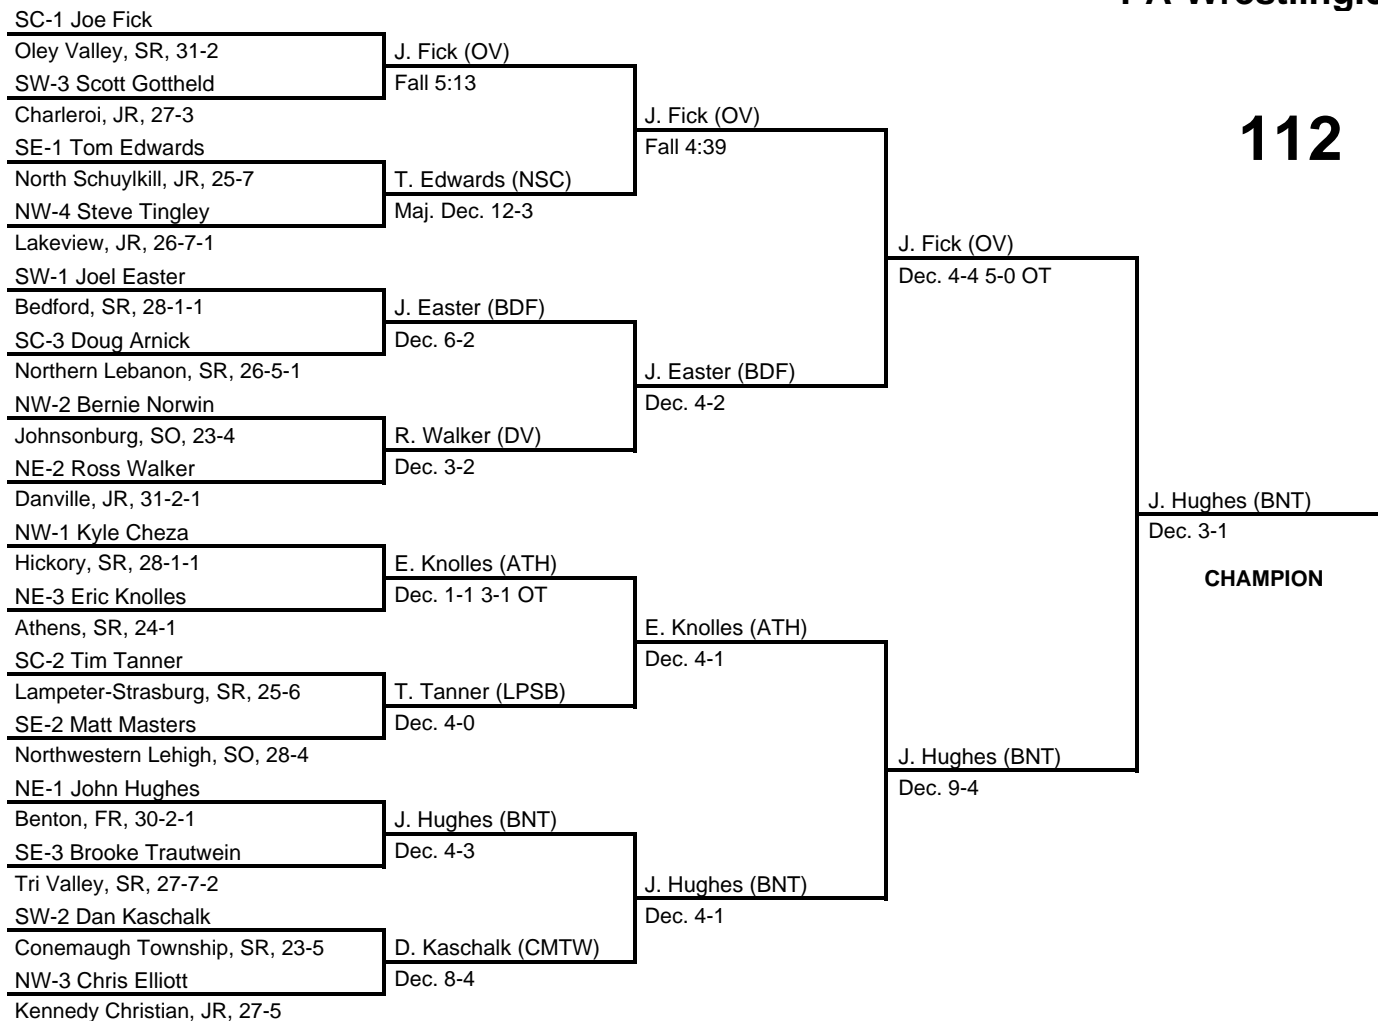

results provided by
PA-Wrestling.com

105

CHAMPION

5th Place

3rd Place

1988 PIAA Class AA Wrestling Championships

at Hersheypark Arena, Hershey, PA -- March 17-19, 1988

results provided by
PA-Wrestling.com