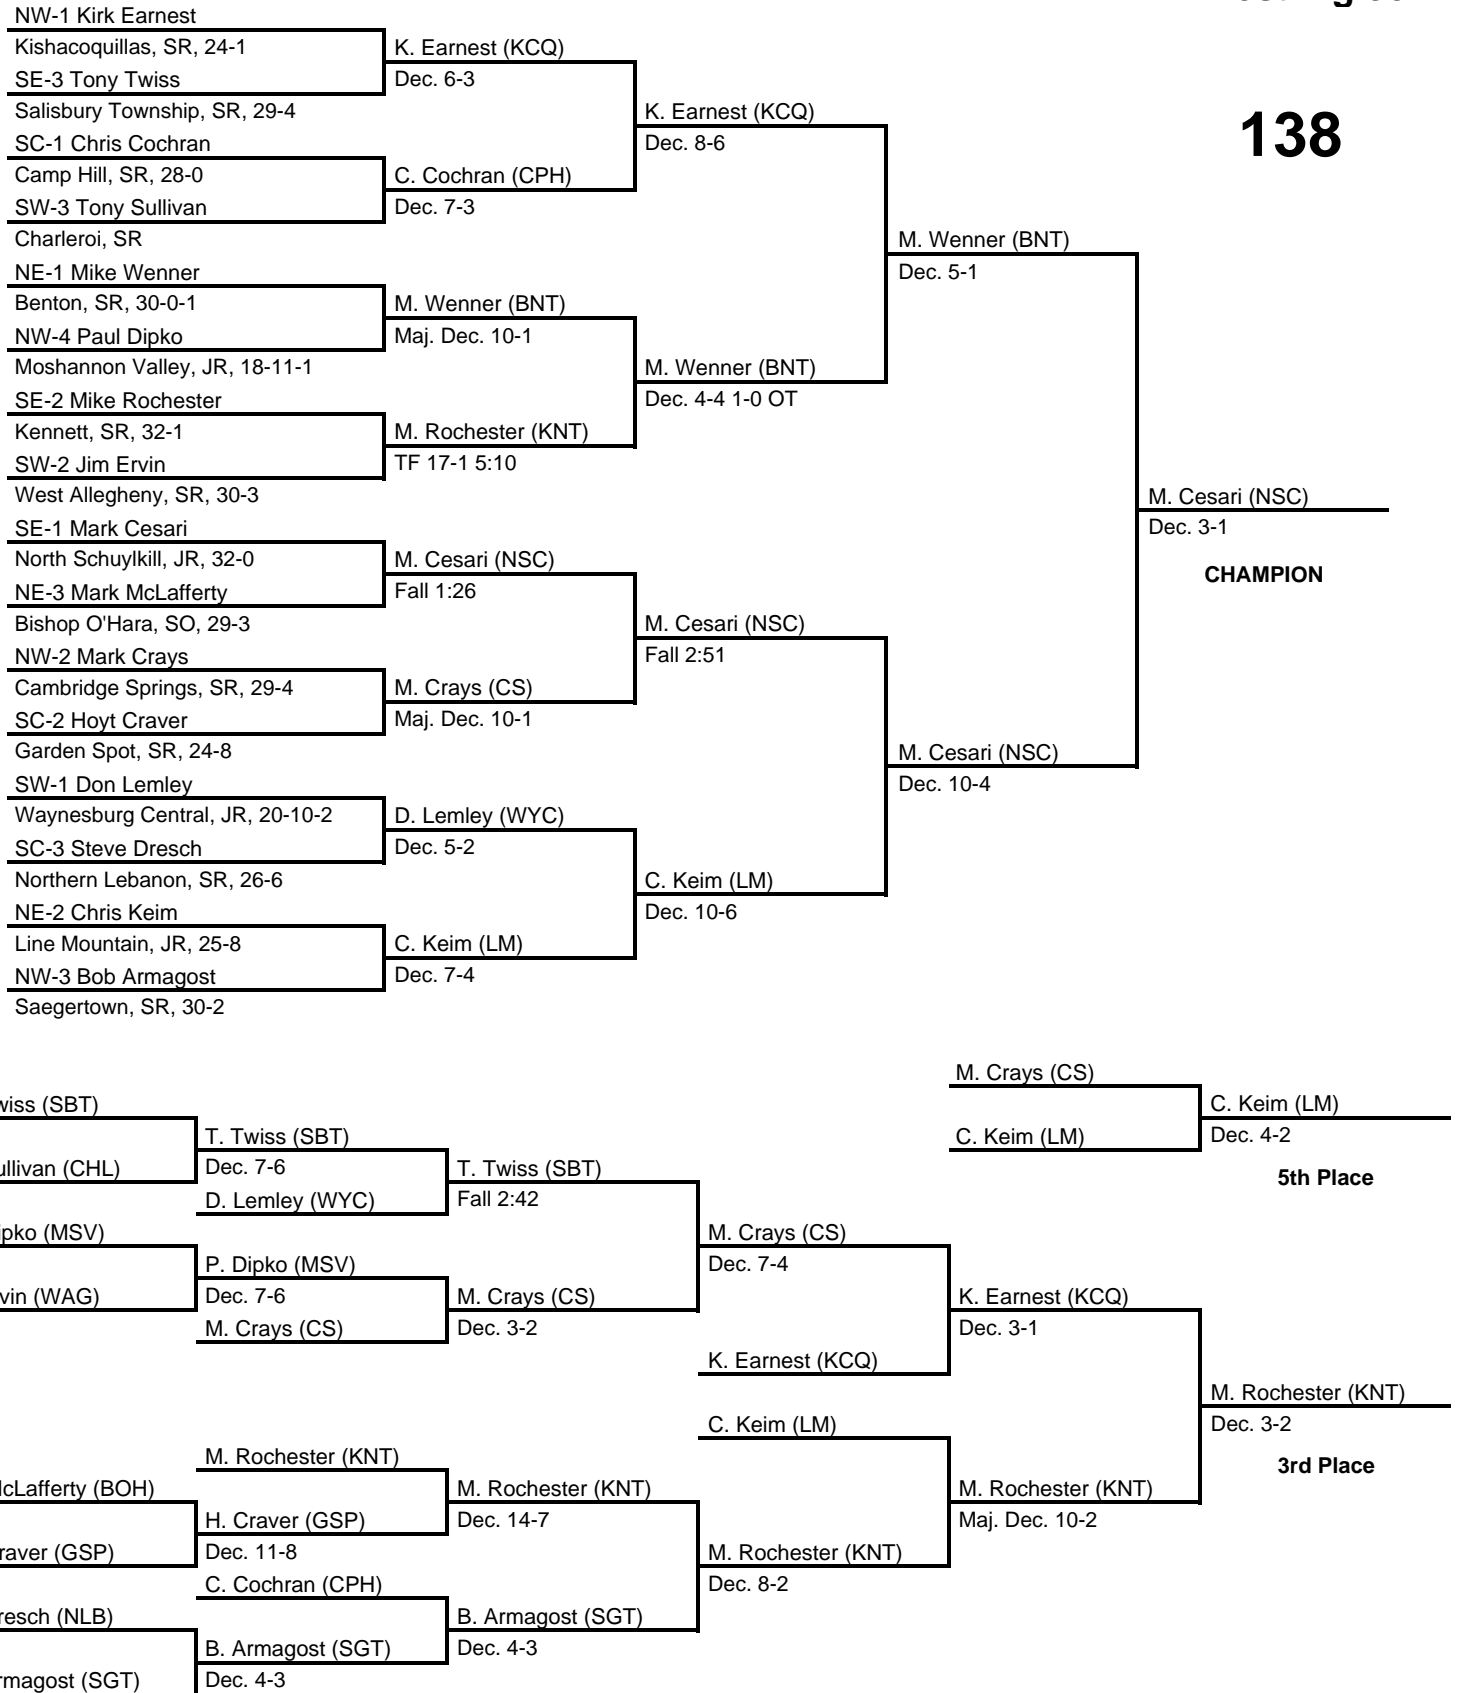

1988 PIAA Class AA Wrestling Championships

at Hersheypark Arena, Hershey, PA -- March 17-19, 1988

results provided by
PA-Wrestling.com