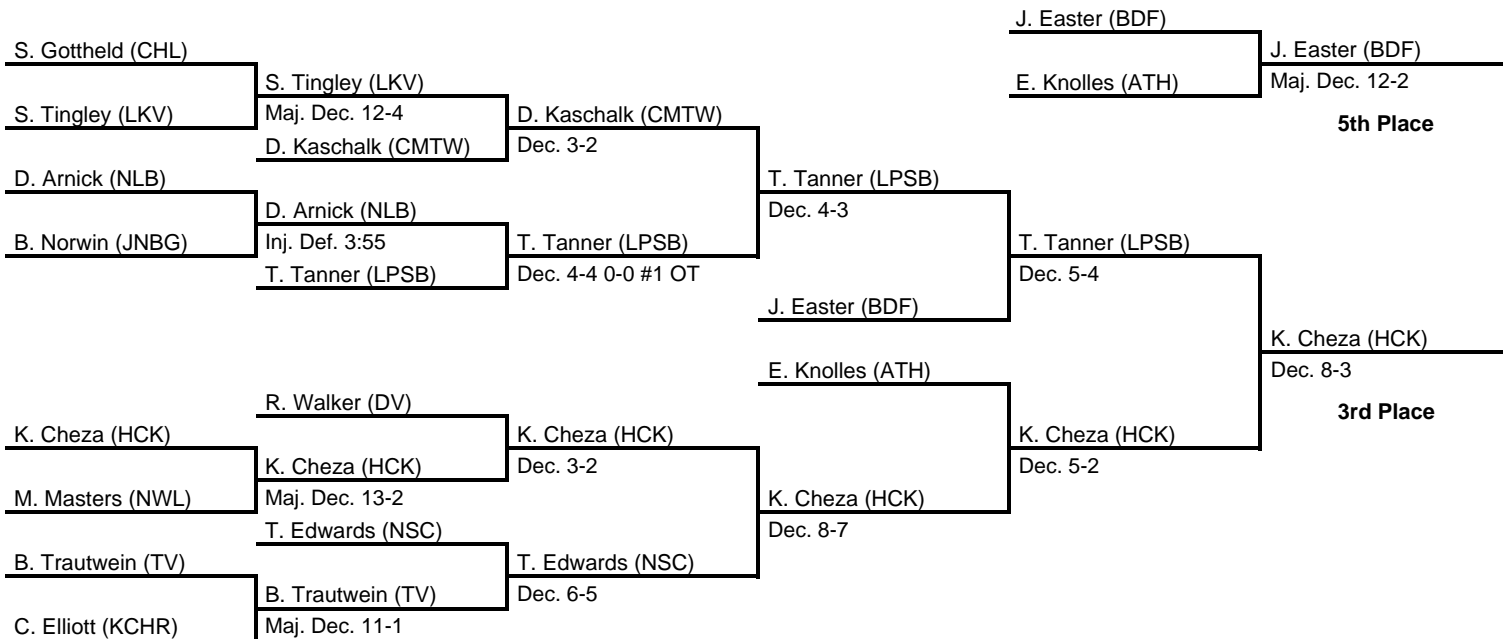

results provided by
PA-Wrestling.com

105

CHAMPION

5th Place

3rd Place

1988 PIAA Class AA Wrestling Championships

at Hersheypark Arena, Hershey, PA -- March 17-19, 1988

results provided by
PA-Wrestling.com